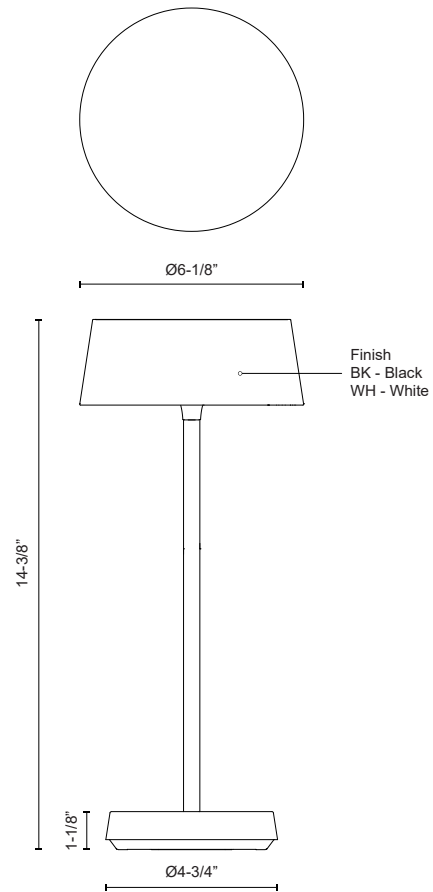

TINDRA
TL62114
TABLE LAMPS

PROJECT

SPECIFICATION DETAILS

Fixture Dimensions	D6-1/8" x H14-3/8"
Light Source	LED
Wattage	3W
Total Lumens	245lm
Delivered Lumens	180lm*
Voltage	LI-Battery
Color Temperature	2700K
CRI (Ra)	90CRI
Optional Color Temps	2700K - 5000K Available, Minimum Order Quantities Apply
LED Rated Life	50,000 hours
Dimming	Touch dimmer
Diffuser Details	Ribbed Polymeric Diffuser
Location	Dry
Illumination Direction	Omni-directional
Base Dimensions	D4-3/4" x H1-1/8"
Material	Steel + Acrylic
Paint Finish	BK01; WH01;

* For custom options, consult factory for details.

* For warranty information, please visit www.kuzcolighting.com/warranty

DESCRIPTION

Introducing Tindra: a shimmering beacon of ambiance and style. Its ribbed acrylic shade, delicately mimicking classic crystal, exudes timeless elegance with a touch of modern simplicity. With dimming functionality to tailor the mood, Tindra transforms any space into a sanctuary of serenity and allure.

- Rechargeable table lamp (charger included)
- Integrated LED, no need for bulbs
- Hold to dim feature
- 5 Hours of illumination on 100% brightness
- Finish options: White or Matte Black

KUZCO

CANADA: 19054 28TH AVENUE - SURREY, BC V3Z 6M3
USA: 3035 E. LONE MOUNTAIN ROAD - LAS VEGAS, NV 89081

WWW.KUZCOLIGHTING.COM

© 2024 KUZCO LIGHTING. ALL RIGHTS RESERVED.

COMMENT